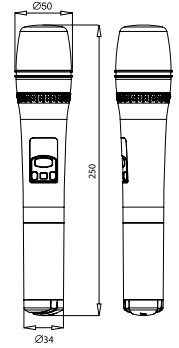

KAC50X
Camera Cable