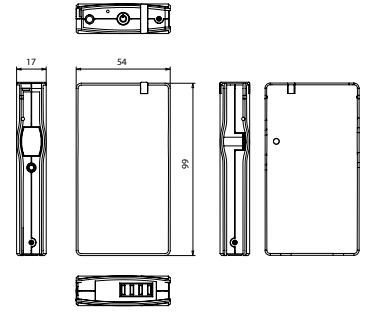

KA-10R / 10T

Wireless Camera Receiver / Transmitter

The KA-10 system includes KA-10R, KA-10T, KAC50X / KAC150 cable, TG-10CH2, shoe mount adapter, and CM-201 microphone. It is designed for both professional and consumer video camera. The CM-201 provides omni directional pick up pattern to expand the coverage to mike a meeting.

- Lithium battery can goes for 14 hours which is useful for travel.
- UHF PLL 16 selectable frequency can render multi system application.
- Over 60 meter operation distance virtually meets all kinds of application.

KA-8TH

UHF PLL Handheld Transmitter