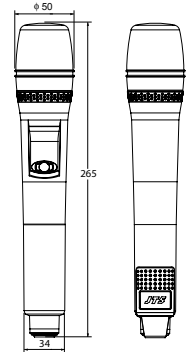

KAC50X
Camera Cable