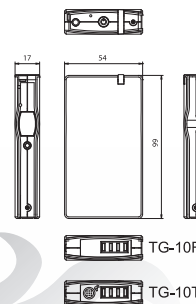

2008 NEW Wireless Tour Guide Receiver

Frequency Preparation PLL Synthesized Control
Carrier Frequency Range 494MHz~870MHz
Stability ±0.005%
Frequency Deviation ±48kHz
LED Display Channel
Controls Power On/Off, Channel selection
Volume control
Spurious Emissions <-50 dBC
Audio Frequency Response 40Hz~18kHz
Output connector 1/8" Mono Phone Jack,
Compatible with stereo plug
Battery life 14 hours typical
Battery Lithium cell
Dimension(mm) 54mm(W)* 17mm(D)* 99mm(H)

Internal Microphone Cardioid Condenser Microphone
Frequency Preparation PLL Synthesized Control
Carrier Frequency Range 494MHz~870MHz
RF Outputs 10mW
Stability ±0.005%
Frequency Deviation ±48kHz
LED Display Channel
Controls Power On/Off, Channel selection
Spurious Emissions <-50 dBC
Audio Frequency Response 40Hz~18kHz
Microphone input connector 1/8" Stereo Phone Jack
Battery life Operation Time 14 hours typical
Battery Lithium cell
Dimension(mm) 54mm(W)* 17mm(D)* 99mm(H)